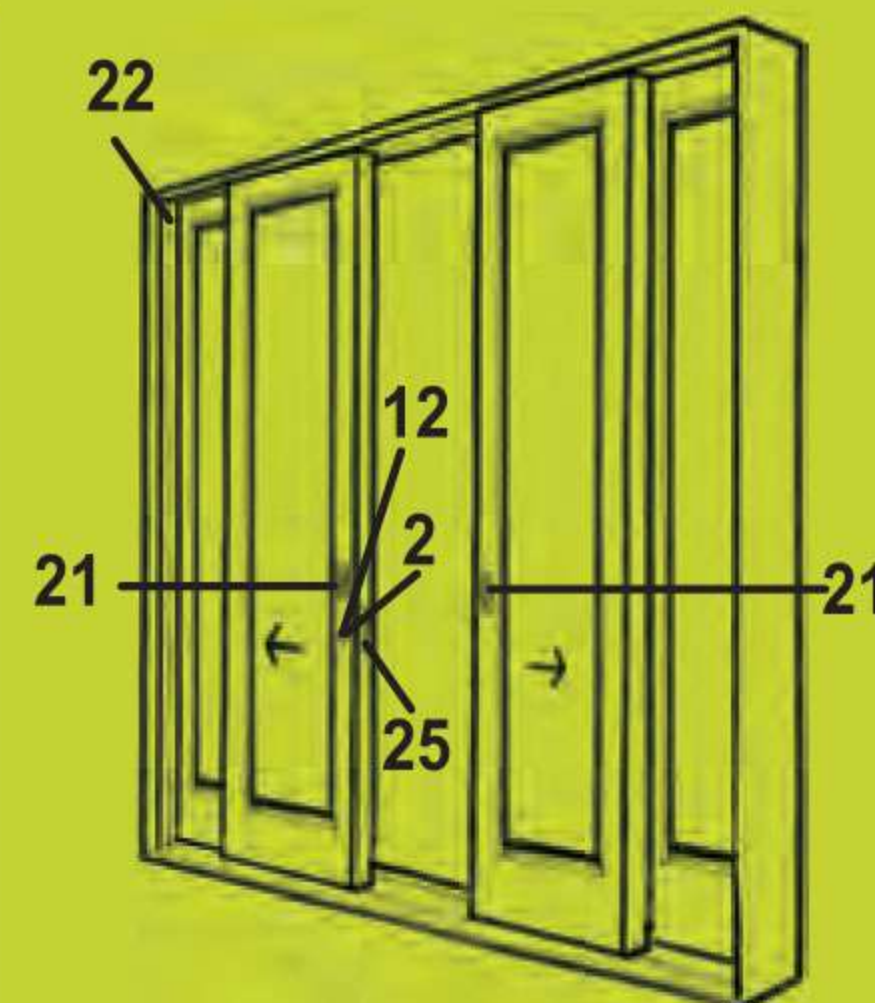

2. Euro cylinder
12. Escutcheon pair
21. Flush pull x 4
22. Half moon door stop
25. Sliding door astragal lock

Lock pocket morticing and flush pull rout only. **Extra $217**