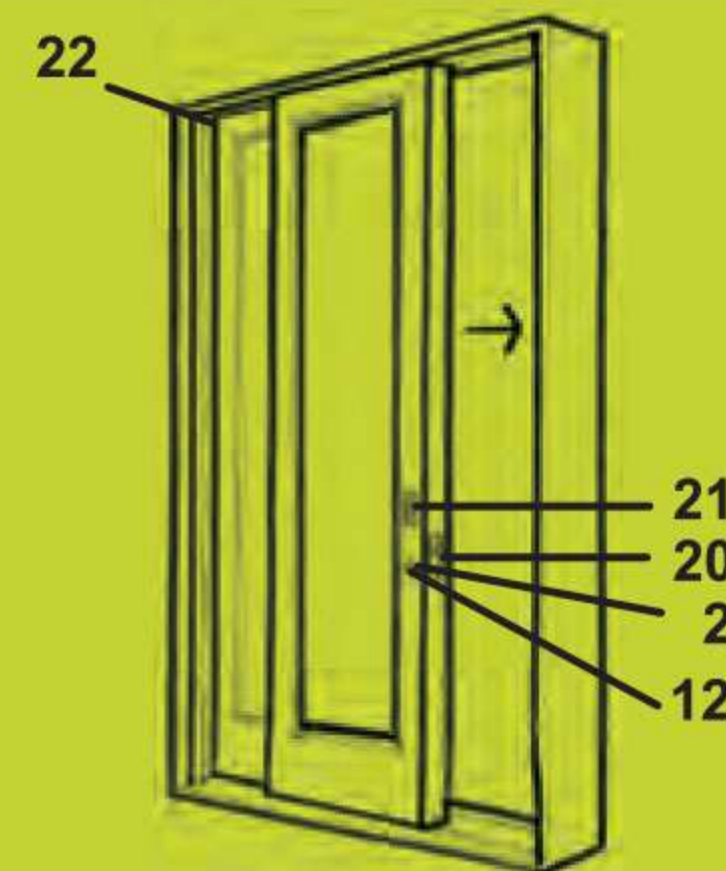

SLIDING DOOR HARDWARE KIT - OX

SLIDING DOOR KIT - OX

2. Euro cylinder
12. Escutcheon pair
20. Sliding door lock
22. Half moon door stop
21. Flush pull x 2

Lock pocket morticing and flush pull rout only. **Extra $153**