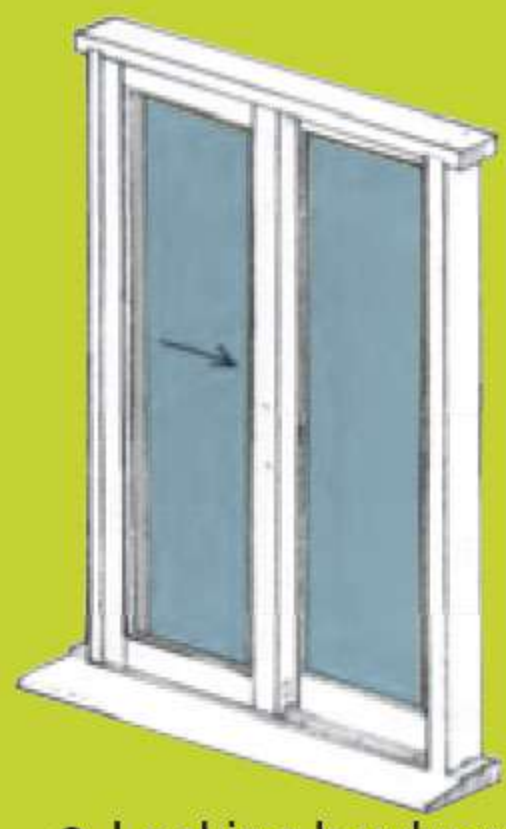

PREMIUM SLIDING HARDWARE

XS STOCK DISCOUNT WHITE PRIMED SLIDERS

WE HAVE PURCHASED ALL THE STOCK FROM A DEFUNCT MANUFACTURER

ALL SOLID TIMBER, CLEAR SAFETY GLASS, PREMIUM BOTTOM ROLLERS ON BRASS TRACKS

WHILE STOCKS LAST

2 DOORS (1 SLIDING) XO

DISCOUNTED BY 15%

- Locking hardware not included
- Lock pocket morticing and flush pull rout only. **Extra \$153**

Height x Width	Door	1 Light	Extra for brio insect screens
2087 x 1604	820	\$2245	N/A
2087 x 1704	870	\$2335	N/A
2087 x 1804	920	\$2420	N/A
2087 x 2004	1020	\$2582	\$1603
2087 x 2404	1220	\$2924	\$1624
2387 x 1604	820	\$2409	N/A
2387 x 1704	870	\$2502	N/A
2387 x 1804	920	\$2587	N/A
2387 x 2004	1020	\$2745	\$1639
2387 x 2404	1220	\$3103	\$1660

3 DOORS (1 SLIDING) OXO

DISCOUNTED BY 15%

- Locking hardware not included
- Lock pocket morticing and flush pull rout only. **Extra \$153**

Height x Width	Door	1 Light	Extra for brio insect screens
2087 x 2424	820	\$3008	N/A
2087 x 2574	870	\$3138	N/A
2087 x 2724	920	\$3268	N/A
2087 x 3024	1020	\$3510	N/A
2087 x 3624	1220	\$4018	N/A
2387 x 2424	820	\$3224	N/A
2387 x 2574	870	\$3358	N/A
2387 x 2724	920	\$3491	N/A
2387 x 3024	1020	\$3726	N/A
2387 x 3624	1220	\$4256	N/A