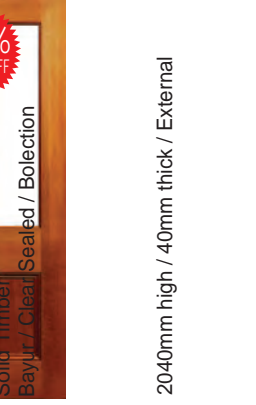

Vic. 4P Sidelight (fielded)

Width (mm)	Clear Glass	
	RRP	Sale
405	$476	$333

• 35mm Thick doors are engineered for protected situations only. • Not Woodworkers standard profiles. Limited stock available. • Sold 'As Is'. No warranty. No returns.