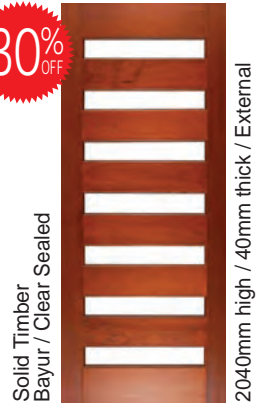

Mandalay

Width (mm)	White Glass		Clear Glass	
	RRP	Sale	RRP	Sale
920	$1377	$964	$1252	$876
870	$1289	$902	$1172	$820
820	$1201	$839	$1092	$764

50% OFF