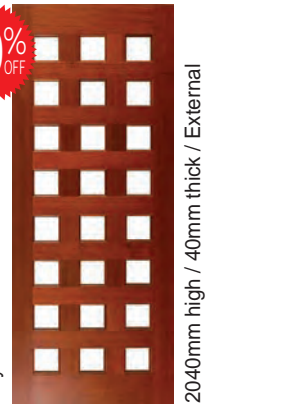

30% OFF - 75% OFF
EVERYTHING
WHILE LIMITED
STOCKS LAST

50% OFF

50% OFF

50% OFF

50% OFF

8 Light Mandalay

Width (mm)	White Glass		Clear Glass	
	RRP	Sale	RRP	Sale
1200	\$2176	\$1088	\$1893	\$947

2340MM HIGH DOORS