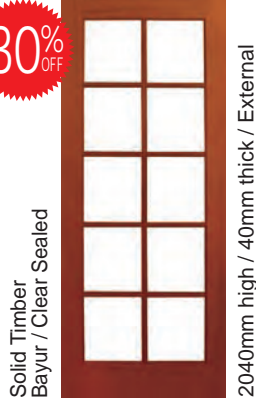

10 Light

Width (mm)	White Glass		Clear Glass	
	RRP	Sale	RRP	Sale
920	$842	$589	$648	$454

30% OFF